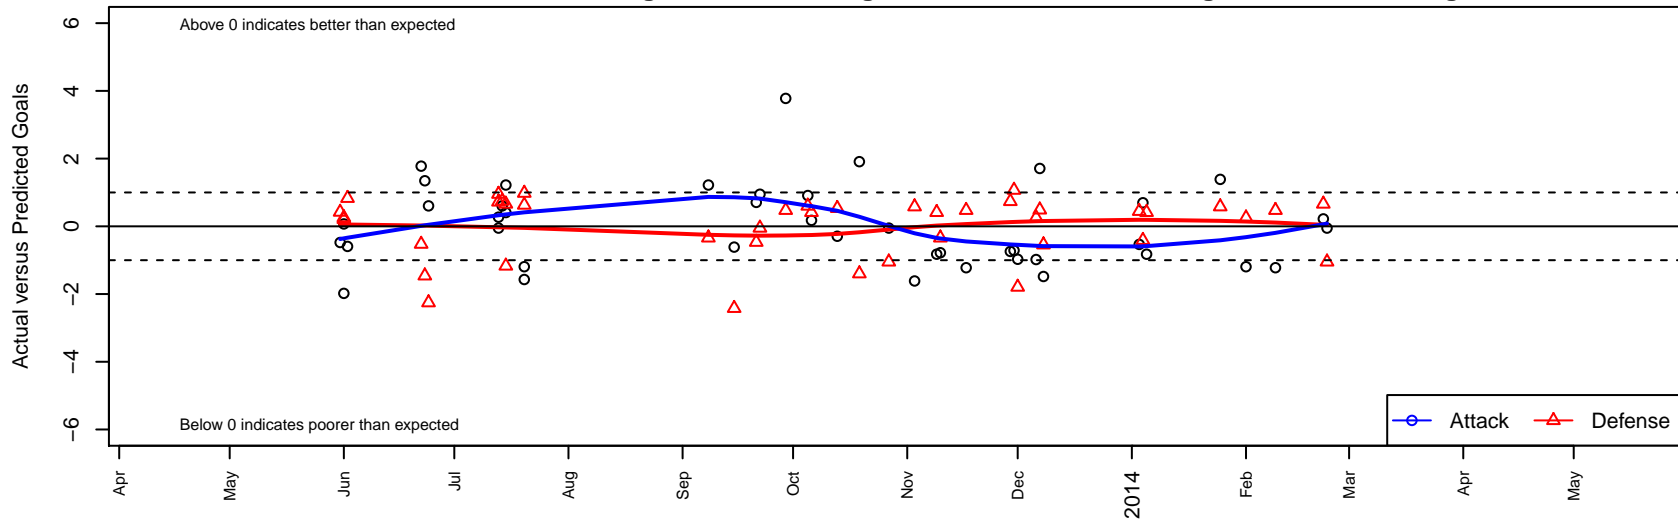

Eastside FC Red B97
Dots are actual minus expected GF (blue circles) and GA (red triangles).
Blue line is smoothed change in attack strength. Red is smoothed change in defense strength.